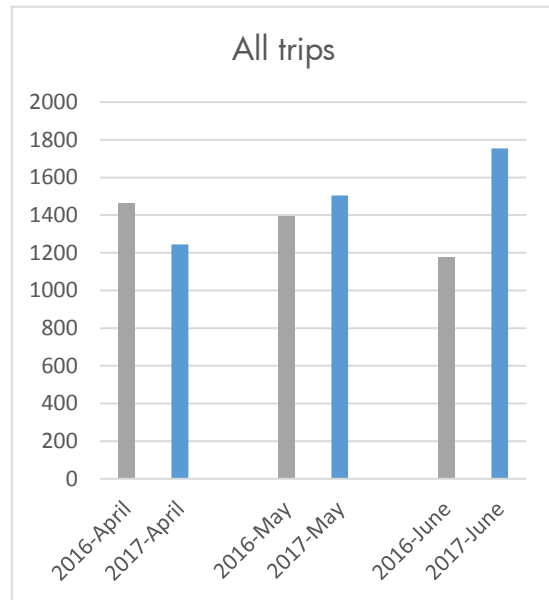

### Operations notes

Bike availability	93%
Out of hub lockups	126
Multiple rentals trips	479 (27%)
Active riders last 3 mos.	831