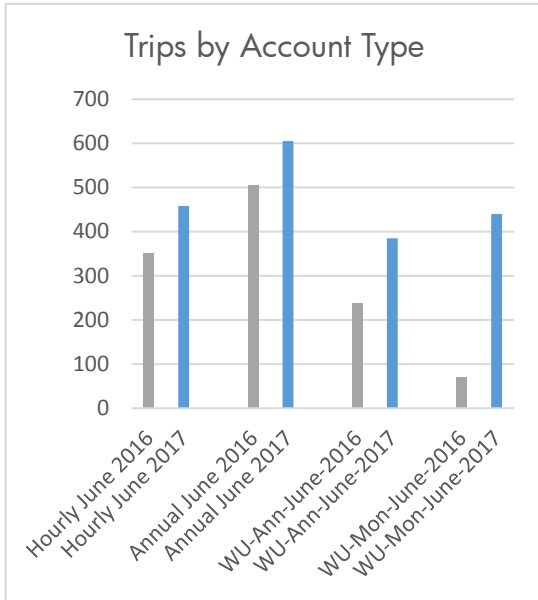

### Operations notes

Bike availability	93%
Out of hub lockups	126
Multiple rentals trips	479 (27%)
Active riders last 3 mos.	831