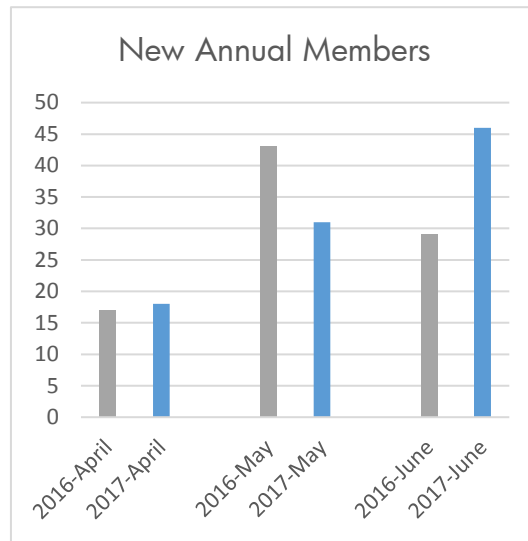

### Operations notes

Bike availability	93%
Out of hub lockups	126
Multiple rentals trips	479 (27%)
Active riders last 3 mos.	831