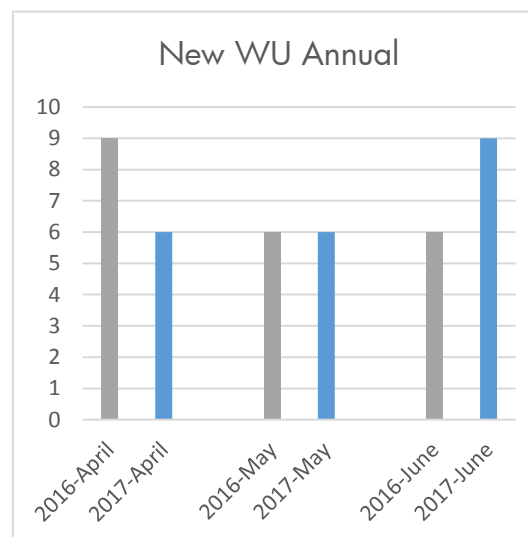

### Operations notes

Bike availability	93%
Out of hub lockups	126
Multiple rentals trips	479 (27%)
Active riders last 3 mos.	831