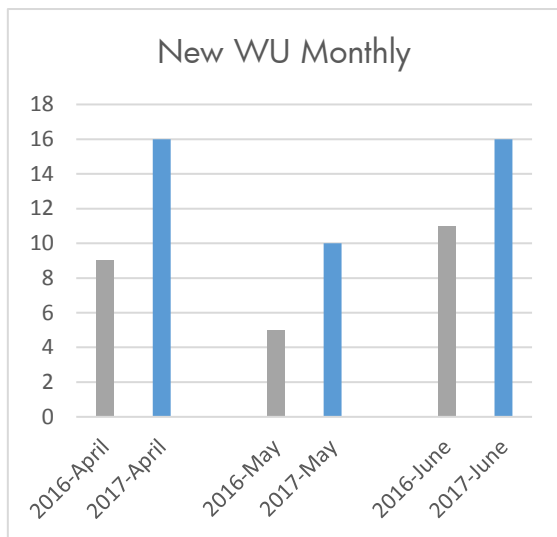

### Operations notes

Bike availability	93%
Out of hub lockups	126
Multiple rentals trips	479 (27%)
Active riders last 3 mos.	831