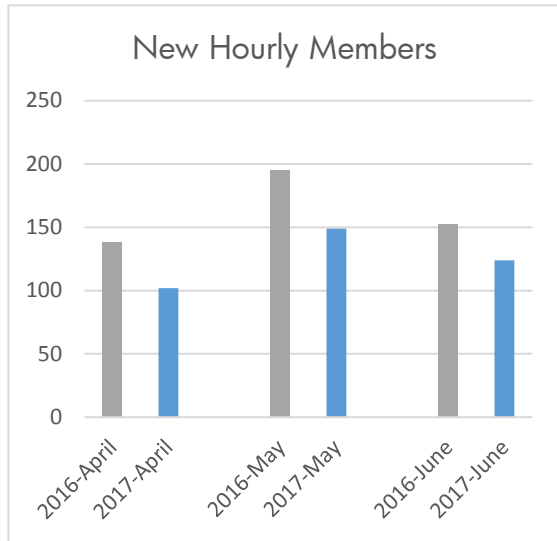

### Operations notes

Bike availability	93%
Out of hub lockups	126
Multiple rentals trips	479 (27%)
Active riders last 3 mos.	831