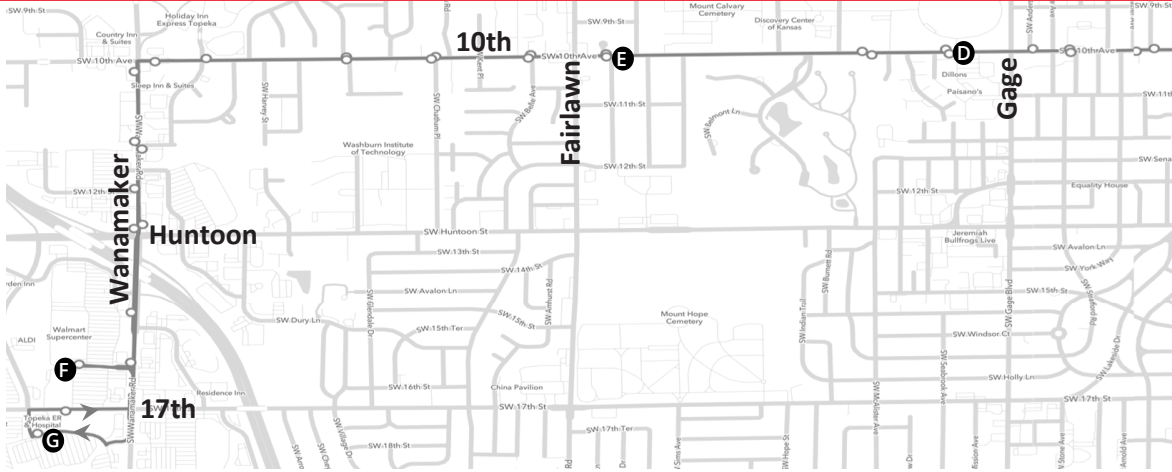

10

WEST 10TH

OUTBOUND

QSS	10th @ Tyler (Topeka)	10th @ Washburn	10th @ Zoo Parkway (Gage)	10th @ Meadow (Fairlawn)	Walmart West (Outbound only)	West Ridge Mall
A	B	C	D	E	F	G
6:15	6:19	6:22	6:28	6:30	6:38	6:41
6:45	6:49	6:52	6:58	7:00	7:08	7:11
7:15	7:19	7:22	7:28	7:30	7:38	7:41
7:45	7:49	7:52	7:58	8:00	8:08	8:11
8:15	8:19	8:22	8:28	8:30	8:38	8:41
9:15	9:19	9:22	9:28	9:30	9:38	9:41
10:15	10:19	10:22	10:28	10:30	10:38	10:41
11:15	11:19	11:22	11:28	11:30	11:38	11:41
12:15	12:19	12:22	12:28	12:30	12:38	12:41
1:15	1:19	1:22	1:28	1:30	1:38	1:41
2:15	2:19	2:22	2:28	2:30	2:38	2:41
3:15	3:19	3:22	3:28	3:30	3:38	3:41
3:45	3:49	3:52	3:58	4:00	4:08	4:11
4:15	4:19	4:22	4:28	4:30	4:38	4:41
4:45	4:49	4:52	4:58	5:00	5:08	5:11
5:15	5:19	5:22	5:28	5:30	5:38	5:41
5:45	5:49	5:52	5:58	6:00	6:08	6:11
6:15	6:19	6:22	6:28	6:30	6:38	6:41

MAP KEY

- Time Point
- Bus Stop

For real-time information on this and other routes, please access the DoubleMap mobile app or website at <http://topekametro.doublemap.com/map>

P.M. times in bold

Shaded timepoints indicate trips on both weekdays and Saturdays.

Dashed box On this trip only, the bus will hold at the INBOUND bus stop at Topeka High School until 3:05 p.m.

INBOUND

West Ridge Mall	10th @ Meadow (Fairlawn)	10th @ Zoo Parkway (Gage)	10th @ Washburn	10th @ Tyler (Topeka)	QSS
G	E	D	C	B	A
6:12	6:18	6:20	6:26	6:29	6:40
6:42	6:48	6:50	6:56	6:59	7:10
7:12	7:18	7:20	7:26	7:29	7:40
7:42	7:48	7:50	7:56	7:59	8:10
8:12	8:18	8:20	8:26	8:29	8:40
8:42	8:48	8:50	8:56	8:59	9:10
9:42	9:48	9:50	9:56	9:59	10:10
10:42	10:48	10:50	10:56	10:59	11:10
11:42	11:48	11:50	11:56	11:59	12:10
12:42	12:48	12:50	12:56	12:59	1:10
1:42	1:48	1:50	1:56	1:59	2:10
2:42	2:48	2:50	2:56	3:05	3:10
3:42	3:48	3:50	3:56	3:59	4:10
4:12	4:18	4:20	4:26	4:29	4:40
4:42	4:48	4:50	4:56	4:59	5:10
5:12	5:18	5:20	5:26	5:29	5:40
5:42	5:48	5:50	5:56	5:59	6:10
6:12	6:18	6:20	6:26	6:29	6:40