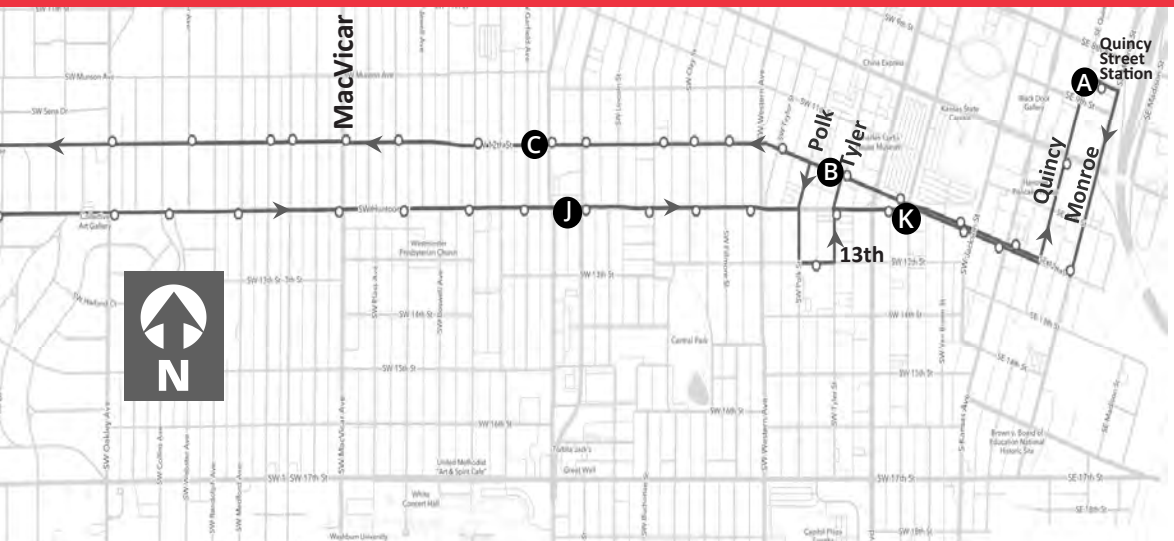

MAP KEY

● Time Point

○ Bus Stop

For real-time information on this and other routes, please access the DoubleMap mobile app or website at <http://topekametro.doublemap.com/map>

P.M. times in bold

Shaded timepoints indicate trips on both weekdays and Saturdays.

INBOUND

| Walmart West | Huntoon @ Ashworth (Wanamaker) | Huntoon @ Belle (Fairlawn) | Huntoon @ Gage | Huntoon @ Lane | Huntoon @ Harrison (Topeka) | QSS |
|--------------|--------------------------------|----------------------------|----------------|----------------|-----------------------------|-------|
| F | G | H | I | J | K | A |
| 6:11 | 6:16 | 6:18 | 6:20 | 6:25 | 6:30 | 6:40 |
| 7:11 | 7:16 | 7:18 | 7:20 | 7:25 | 7:30 | 7:40 |
| 8:11 | 8:16 | 8:18 | 8:20 | 8:25 | 8:30 | 8:40 |
| 9:11 | 9:16 | 9:18 | 9:20 | 9:25 | 9:30 | 9:40 |
| 10:11 | 10:16 | 10:18 | 10:20 | 10:25 | 10:30 | 10:40 |
| 11:11 | 11:16 | 11:18 | 11:20 | 11:25 | 11:30 | 11:40 |
| 12:11 | 12:16 | 12:18 | 12:20 | 12:25 | 12:30 | 12:40 |
| 1:11 | 1:16 | 1:18 | 1:20 | 1:25 | 1:30 | 1:40 |
| 2:11 | 2:16 | 2:18 | 2:20 | 2:25 | 2:30 | 2:40 |
| 3:11 | 3:16 | 3:18 | 3:20 | 3:25 | 3:30 | 3:40 |
| 4:11 | 4:16 | 4:18 | 4:20 | 4:25 | 4:30 | 4:40 |
| 5:11 | 5:16 | 5:18 | 5:20 | 5:25 | 5:30 | 5:40 |
| 6:11 | 6:16 | 6:18 | 6:20 | 6:25 | 6:30 | 6:40 |